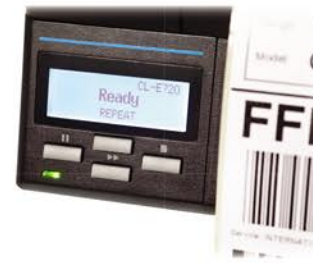

CITIZEN

Micro HumanTech

High spec, low budget Cost-effective tabletop printing

Packed with features

The CL-E720 table top printer is packed with features usually reserved for higher class machines. Designed and built for easy operation and service, it includes the proven Citizen ARCP™ mechanism, which guarantees sharp, high quality print results.

Thanks to a built-in sensor and multilingual LCD, you'll always know when ribbons and media are due for a change. The CL-E720 is a highly reliable and cost-effective printer, perfect for medium to busy printing environments.

Environmentally friendly

Featuring an integrated Energy Star® power supply, the CL-E720 meets today's demand for green IT solutions. With super-low standby power consumption, it is one of the most energy efficient printers available.

www.citizen-systems.com

CITIZEN CL-E720

LABEL

Applications

- Logistics
- Courrier
- Shelf-Edge
- Retail
- Warehousing
- Textile
- Card Tags

Space-Saving Design

The CL-E720 is ideal for tight spaces. Its Hi-Open™ case lifts up vertically, so the printer's footprint doesn't change if the case is open.